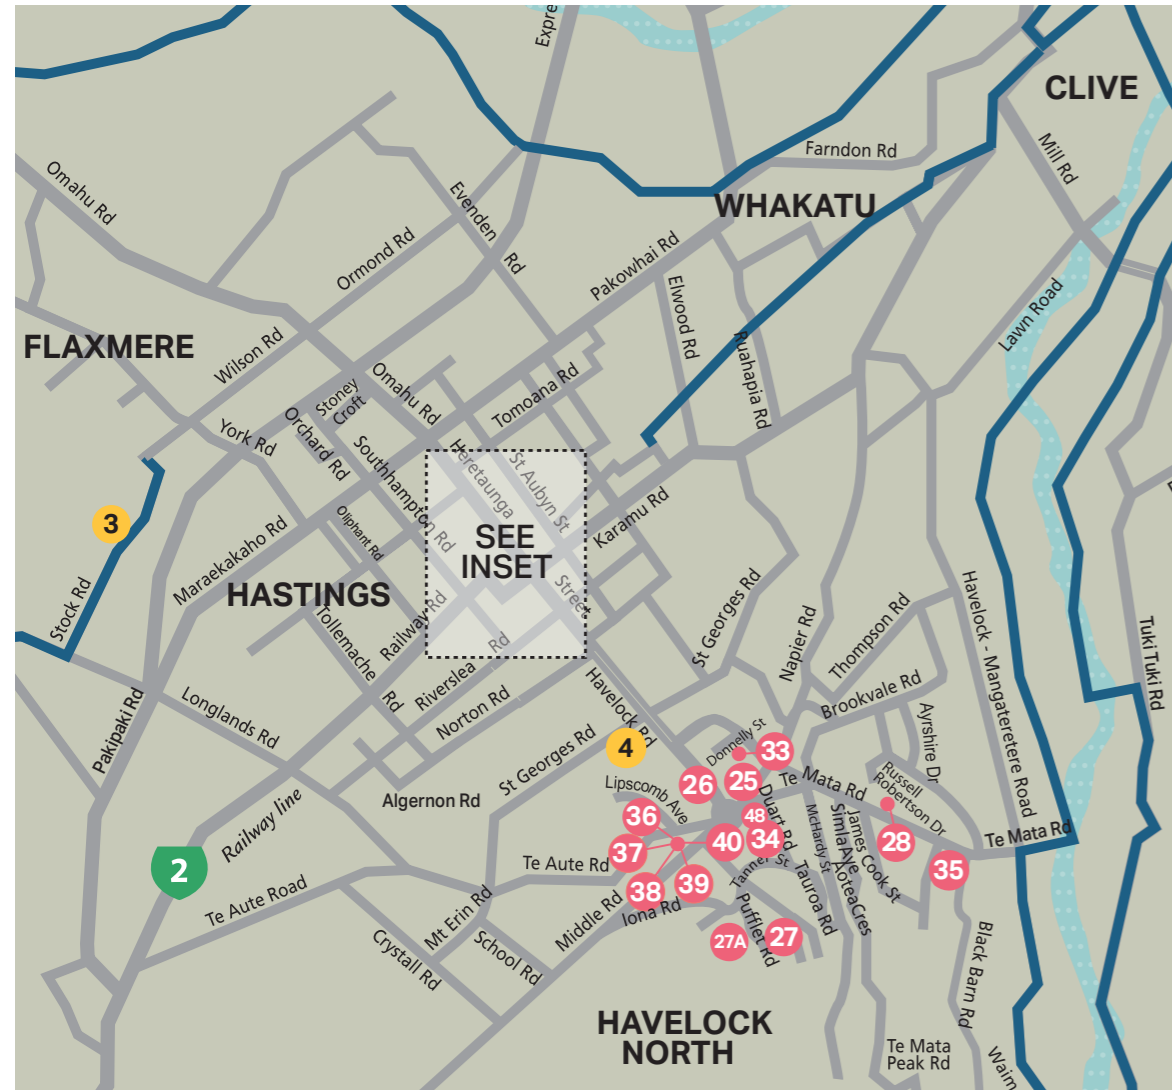

**Hastings / Havelock North**

**Inset: Central Hastings Artists**

**Inset: Central Hastings Public Art**

**Hawke's Bay Region**

**Note: Numbers on the left correspond to the number given in the Hawke's Bay Art Guide. Studios and galleries are open Saturday 24th and Sunday 25th of October, 10am - 4pm unless otherwise noted.**

**Inset: Central Napier**

- 3 Claire Sadler**  
165 Stock Road, Bridge Pa, Hastings
- 4 Lizzie Beere**  
463 St Georges Road, Havelock North
- 5 Margaret-Mary Farr**  
100 Eastbourne Street, East Hastings
- 10 Humanity Books and Fine Art Supplies**  
Open Saturday 10am - 1pm only  
107 Karamu Road, Hastings
- 23 Hastings Community Art Centre**  
Open late nights until 10pm  
106 Russell Street South, Hastings
- 24 Hastings City Art Gallery**  
Saturday 10am - 4:30pm and 7pm - 10pm  
Sunday 7pm - 10pm  
201 Eastbourne Street East, Hastings
- 11-22 Hastings Public Art Tour with John Eaden**  
11am - 12pm  
Meeting at Hastings City Art Gallery foyer, in Civic Square, for a fascinating tour
- 25 Unio Goldsmith & Gallery**  
Open Saturday only  
7 Village Court, Havelock North
- 26 Muse Gallery**  
Open Saturday & Sunday 10am - 3pm  
5 Havelock Road, Havelock North

- 27 Kay Bazzard**  
26 Toop Street, Havelock North
- 27A Keirunga - The Creative Hub**  
Open Saturday 9.00am - 5.00pm  
Pufflett Road Havelock North  
Plus Billy Lids Creative Festival for Kids see [www.hbaf.co.nz](http://www.hbaf.co.nz) for details.
- 28 Gina Guerin**  
175A Te Mata Road, Havelock North
- 33 Edges Art & Framing**  
Open Saturday 10am - 1pm only  
4 Donnelly Street, Havelock North
- 34 Sophie Lankovsky**  
44 Muritai Crescent, Havelock North
- 35 Ken Nysse**  
6 Kingsgate Lane, Havelock North
- 36-40 Public Art in Havelock North**  
Refer to your printed Hawke's Bay Art Guide
- 48 Mauricio Benega**  
31 Muritai Crescent, Havelock North

# Hawke's Bay Art Trail

art TRAIL