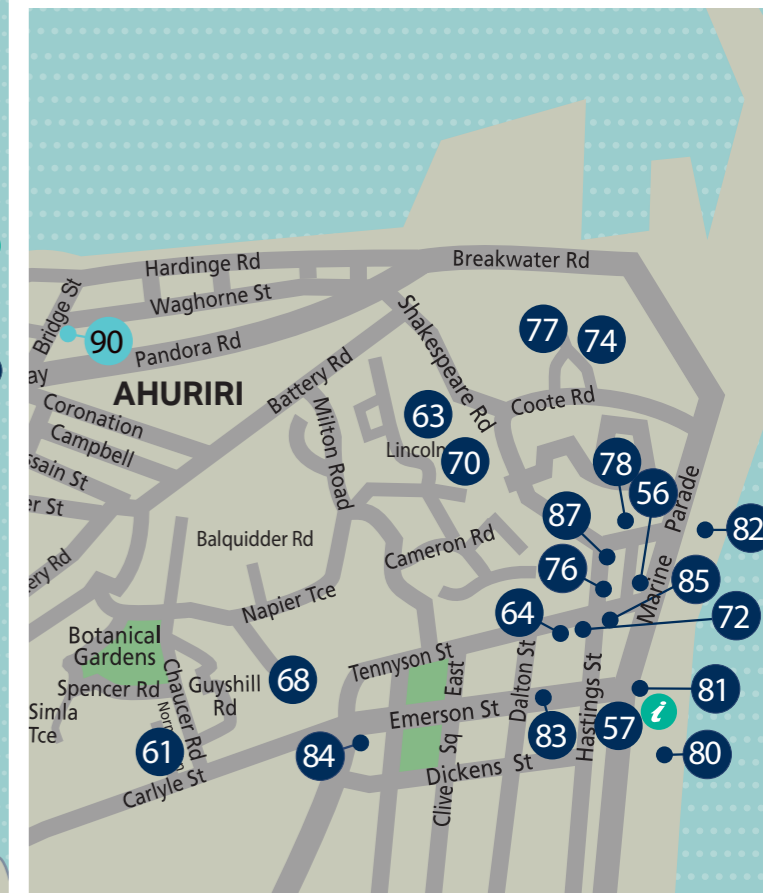

Inset: Central Napier

- **3 Claire Sadler**
  165 Stock Road, Bridge Pa, Hastings
- **4 Lizzie Beere**
  463 St Georges Road, Havelock North
- **5 Margaret-Mary Farr**
  100 Eastbourne Street, East Hastings
- **10 Humanity Books and Fine Art Supplies**
  Open Saturday 10am - 1pm only
  107 Karamu Road, Hastings
- **23 Hastings Community Art Centre**
  Open late nights until 10pm
  106 Russell Street South, Hastings
- **24 Hastings City Art Gallery**
  Saturday 10am - 4:30pm and 7pm - 10pm
  Sunday 7pm - 10pm
  201 Eastbourne Street East, Hastings
- **11-22 Hastings Public Art Tour with John Eaden**
  11am - 12pm
  Meeting at Hastings City Art Gallery foyer, in Civic Square, for a fascinating tour
- **25 Unio Goldsmith & Gallery**
  Open Saturday only
  7 Village Court, Havelock North
- **26 Muse Gallery**
  Open Saturday & Sunday 10am - 3pm
  5 Havelock Road, Havelock North

- **27 Kay Bazzard**
  26 Toop Street, Havelock North
- **27A Keirunga - The Creative Hub**
  Open Saturday 9.00am - 5.00pm
  Pufflett Road Havelock North
  Plus Billy Lids Creative Festival for Kids see www.hbaf.co.nz for details.
- **28 Gina Guerin**
  175A Te Mata Road, Havelock North
- **33 Edges Art & Framing**
  Open Saturday 10am - 1pm only
  4 Donnelly Street, Havelock North
- **34 Sophie Lankovsky**
  44 Muritai Crescent, Havelock North
- **35 Ken Nysse**
  6 Kingsgate Lane, Havelock North
- **36-40 Public Art in Havelock North**
  Refer to your printed Hawke's Bay Art Guide
- **48 Mauricio Benega**
  31 Muritai Crescent, Havelock North

- **79- Napier Public Art**
- **86** Refer to your printed Hawke's Bay Art Guide
- **56 MTG**
  1 Tennyson Street, Napier

- **57 Hawke's Bay Inkers - Pop Up Gallery**
  134 Hastings St, Napier
- **61 John Staniford**
  163 Carlyle Street, Napier
- **63 Helen Dynes**
  25 Fitzroy Road, Bluff Hill, Napier
- **64 morganmade**
  4 Market St, Napier
- **65 JiL of Aotearoa**
  495 Glengarry Rd, RD2, Napier
- **68 MiChalk - Michele Jung**
  14 Ormond Road, Hospital Hill, Napier
- **69 V M T Pottery**
  21-A McDonald Street, Napier South
- **70 Raewyn Harris**
  1A Lincoln Road, Bluff Hill, Napier
- **71 Napier Arts Club Inc.**
  122 Vigor Brown St, Napier
- **72 Tennyson Gallery**
  Cnr Tennyson and Hastings St, Napier
- **74 Patrick Tyman**
  13 Lucy Rd, Bluff Hill, Napier
- **76 The Department of Curiosities and Fine Things**
  14 Hastings Street, Napier
- **77 Rosamund Stewart**
  12 Cobden Road, Bluff Hill, Napier

- **78 Creative Arts Napier**
  16 Byron Street, Napier
- **87 Boyd-Dunlop Gallery**
  4 Hastings Street, Napier
- **90 Red Peach Gallery**
  Cnr Waghorne and Bridge St, Ahuriri, Napier
- **92 Cherie Meerlo / Meerlo Creations**
  6 Ennor Plc, Greenmeadows
- **95 Arty As**
  1184 Korokipo Road, Taradale
- **96 The Gallery @ the Taradale Pottery Club**
  1184 Korokipo Road, Taradale
- **97 Waiohiki Creative**
  1184 Korokipo Road, Taradale
- **98 Penny Madden**
  359 Church Rd, Taradale
- **99 Art 4 Gardens**
  1925 Pakowhai Rd, Pakowhai
- **100 Catherine Jurgens**
  52 Kent Terrace, Taradale
- **101 The Art Shed @ Crab Farm Winery**
  511 Main North Road, Bay View
- **103 New Zealand Wood and Jade and Greenstone Gallery**
  60 Ferguson St South, Bay View