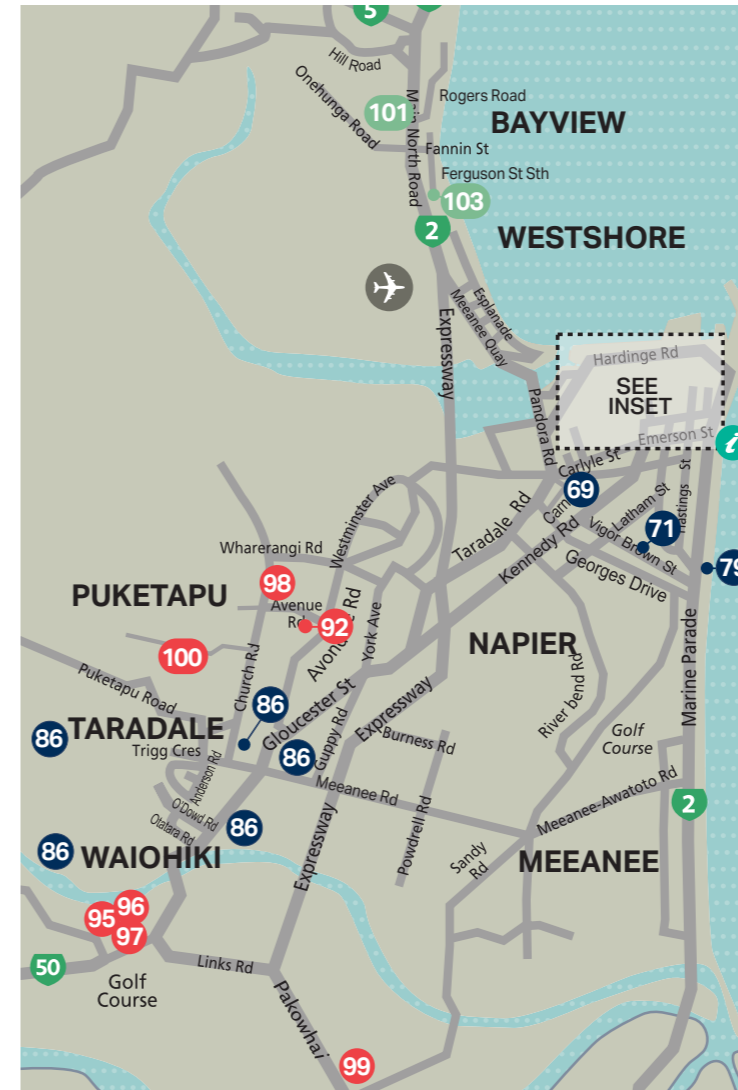

**Hastings / Havelock North**

**Inset: Central Hastings Artists**

**Inset: Central Hastings Public Art**

**Hawke's Bay Region**

**Note: Numbers on the left correspond to the number given in the Hawke's Bay Art Guide. Studios and galleries are open Saturday 24th and Sunday 25th of October, 10am - 4pm unless otherwise noted.**

**Inset: Central Napier**

- 3 Claire Sadler**  
165 Stock Road, Bridge Pa, Hastings
- 4 Lizzie Beere**  
463 St Georges Road, Havelock North
- 5 Margaret-Mary Farr**  
100 Eastbourne Street, East Hastings
- 10 Humanity Books and Fine Art Supplies**  
Open Saturday 10am - 1pm only  
107 Karamu Road, Hastings
- 23 Hastings Community Art Centre**  
Open late nights until 10pm  
106 Russell Street South, Hastings
- 24 Hastings City Art Gallery**  
Saturday 10am - 4:30pm and 7pm - 10pm  
Sunday 7pm - 10pm  
201 Eastbourne Street East, Hastings
- 11-22 Hastings Public Art Tour with John Eaden**  
11am - 12pm  
Meeting at Hastings City Art Gallery foyer, in Civic Square, for a fascinating tour
- 25 Unio Goldsmith & Gallery**  
Open Saturday only  
7 Village Court, Havelock North
- 26 Muse Gallery**  
Open Saturday & Sunday 10am - 3pm  
5 Havelock Road, Havelock North

- 27 Kay Bazzard**  
26 Toop Street, Havelock North
- 27A Keirunga - The Creative Hub**  
Open Saturday 9.00am - 5.00pm  
Pufflett Road Havelock North  
Plus Billy Lids Creative Festival for Kids see [www.hbaf.co.nz](http://www.hbaf.co.nz) for details.
- 28 Gina Guerin**  
175A Te Mata Road, Havelock North
- 33 Edges Art & Framing**  
Open Saturday 10am - 1pm only  
4 Donnelly Street, Havelock North
- 34 Sophie Lankovsky**  
44 Muritai Crescent, Havelock North
- 35 Ken Nysse**  
6 Kingsgate Lane, Havelock North
- 36-40 Public Art in Havelock North**  
Refer to your printed Hawke's Bay Art Guide
- 48 Mauricio Benega**  
31 Muritai Crescent, Havelock North

# Hawke's Bay Art Trail

art TRAIL