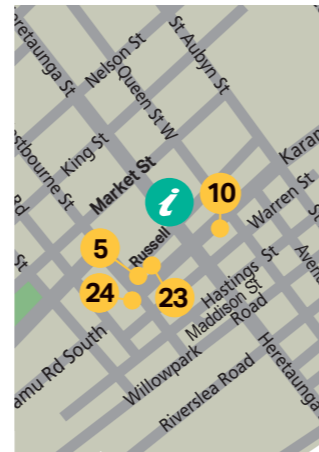

Inset: Central Hastings Artists