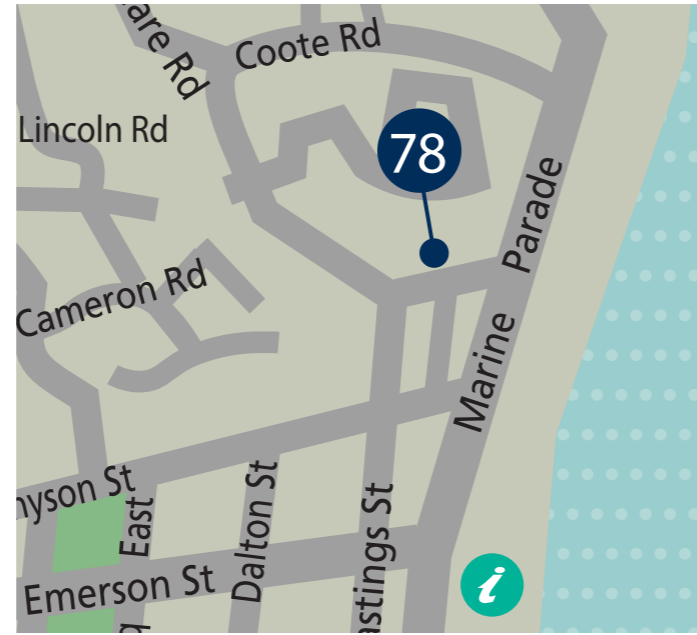

Waipukurau

Waipawa - Otane

- 53 Artmosphere Gallery**  
1307 SH2, RD1, Waipawa
- 55 Susan Higginson**  
4 Hatuma Rd, Waipukurau
- 104 TatterTales**  
95 High Street, Waipawa

Creative Arts Napier Exhibition Artists